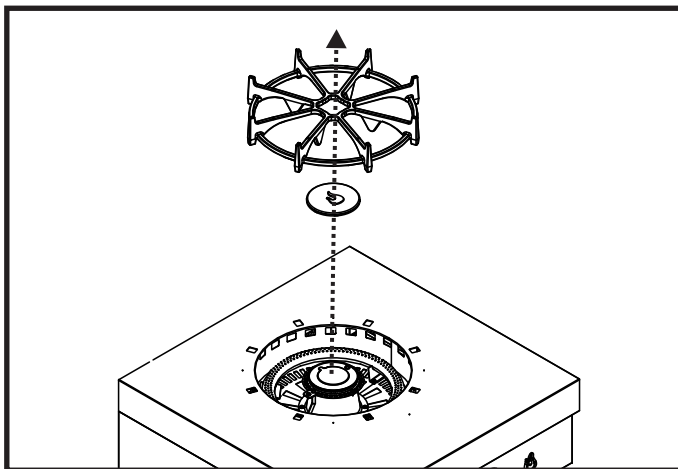

This supplement contains important instructions for the proper conversion of the Built In side burner unit Model 463670619. Please insert this supplement after page 9 of your conversion kit Instruction Manual. Retain these instructions for future reference.

Este suplemento contiene instrucciones importantes para la conversión correcta de la unidad de quemador lateral incorporado Modelo 463670619. Inserte este suplemento después de la página 9 de su manual de instrucciones del kit de conversión. Conserve estas instrucciones para futuras referencias.

SECTION 1 - SIDE BURNER CONVERSION CONVERSIÓN DE QUEMADOR LATERAL

Place the grill on a flat, level surface before starting the conversion.

We strongly recommend that you hire a professionally trained Technician to install this LP Conversion Kit. Incorrect installation may result in explosion and serious injury.

Before starting the conversion, make sure all control knobs are in the OFF position, gas supply valve is closed and disconnected from the unit, if possible.

Coloque la parrilla en una superficie plana y nivelada antes de comenzar la conversión.

Le recomendamos encarecidamente que contrate a un técnico capacitado profesionalmente para instalar este kit de conversión de LP. La instalación incorrecta puede provocar una explosión y lesiones graves.

Antes de comenzar la conversión, asegúrese de que todas las perillas de control estén en la posición de APAGADO, que la válvula de suministro de gas esté cerrada y desconectada de la unidad, si es posible.