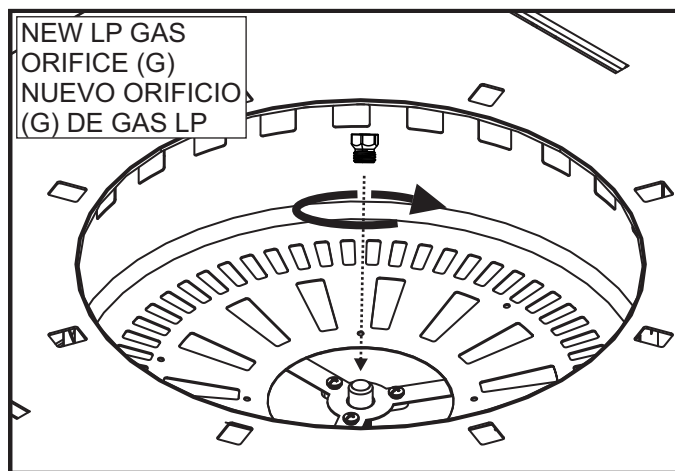

SECTION 1 - SIDE BURNER CONVERSIONn - continued
CONVERSIÓN DE QUEMADOR LATERAL - continuado

This completes section 1 for the side burner - Before moving on to Section 2 - please reverse these steps to reassemble your burner components.

Esto completa la sección 1 para el quemador lateral. Antes de pasar a la Sección 2, invierta estos pasos para volver a ensamblar los componentes del quemador.