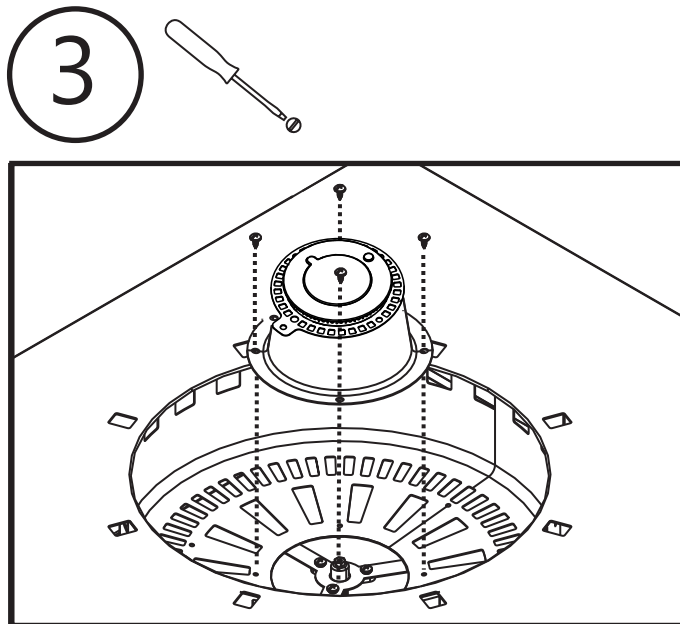

SECTION 1 - SIDE BURNER CONVERSIONn - continued
CONVERSIÓN DE QUEMADOR LATERAL - continuado

This completes section 1 for the side burner - Before moving on to Section 2 - please reverse these steps to reassemble your burner components.

Esto completa la sección 1 para el quemador lateral. Antes de pasar a la Sección 2, invierta estos pasos para volver a ensamblar los componentes del quemador.